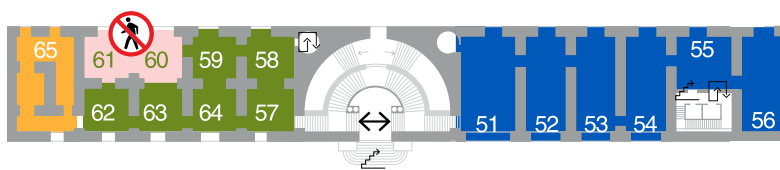

level 3

Temporary exhibitions

level 2

- Daily life objects from the Vesuvian area
rooms 85-89
- Domus. Furnishings from Pompeii, rooms 90-94
- Scale model of Pompeii
room 96
- Frescoes
rooms 67-75,77,78
- Temple of Isis from Pompeii
rooms 79-82,84
- Villa dei Papiri ⊘
rooms 114-117
- Temporary display of Villa dei Papiri works
The Sundial Hall, room 83
- Magna Graecia collection
rooms 130-143
- Prehistory and Protohistory
rooms 126-128,145-149
- Island of Ischia
rooms 124-125
- Piana Campana
rooms 122,123
- Temporary exhibitions
room 95

level 1

- Mosaics
rooms 57-64
- Secret Room
room 65
- Numismatic Collection ⊘
rooms 51-56

1

2

3

4

5

6