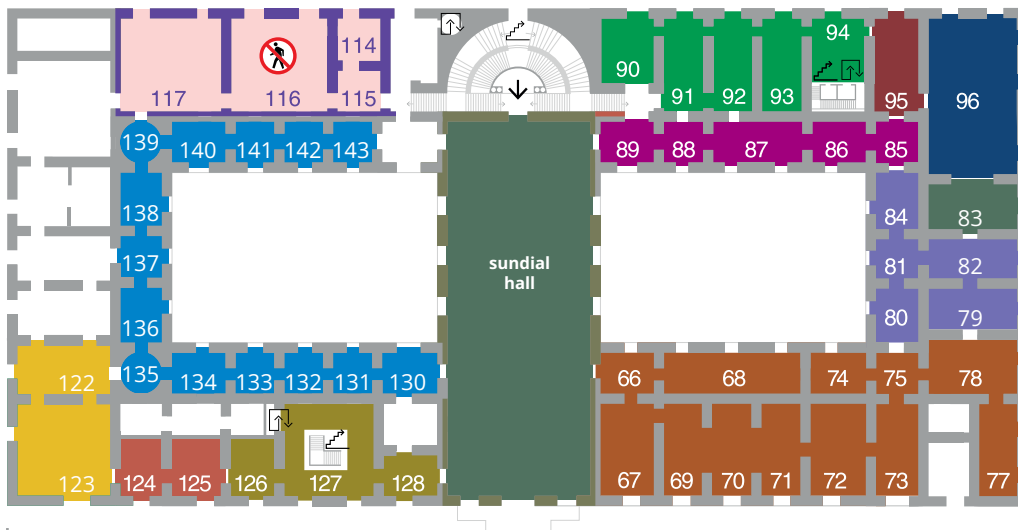

level 3

Temporary exhibitions

level 2

- Daily life objects from the Vesuvian area
rooms 85-89
- Domus. Furnishings from Pompeii, rooms 90-94
- Scale model of Pompeii
room 96
- Frescoes
rooms 67-75,77,78
- Temple of Isis from Pompeii
rooms 79-82,84
- Villa dei Papiri ⊘
rooms 114-117
- Temporary display of Villa dei Papiri works
The Sundial Hall, room 83
- Magna Graecia collection
rooms 130-143
- Prehistory and Protohistory
rooms 126-128,145-149
- Island of Ischia
rooms 124-125
- Piana Campana
rooms 122,123
- Temporary exhibitions
room 95

level 1

- Mosaics
rooms 57-64
- Secret Room
room 65
- Numismatic Collection ⊘
rooms 51-56

1

2

3

4

5

6

6: **Runners from Villa dei Papiri at Herculaneum**, Sundial Hall

7: **Dancers from Villa dei Papiri in Herculaneum**, Sundial Hall

8

level 1

8: **Memento mori**, room LIX/59

explore the highlights of the MANN

9

10

11

12

ground floor

9: **Ephesian Artemis**, room V/5

10: **Farnese Bull**, room XVI/16

11: **Venus Kallipigos**, temporarily, room III/3